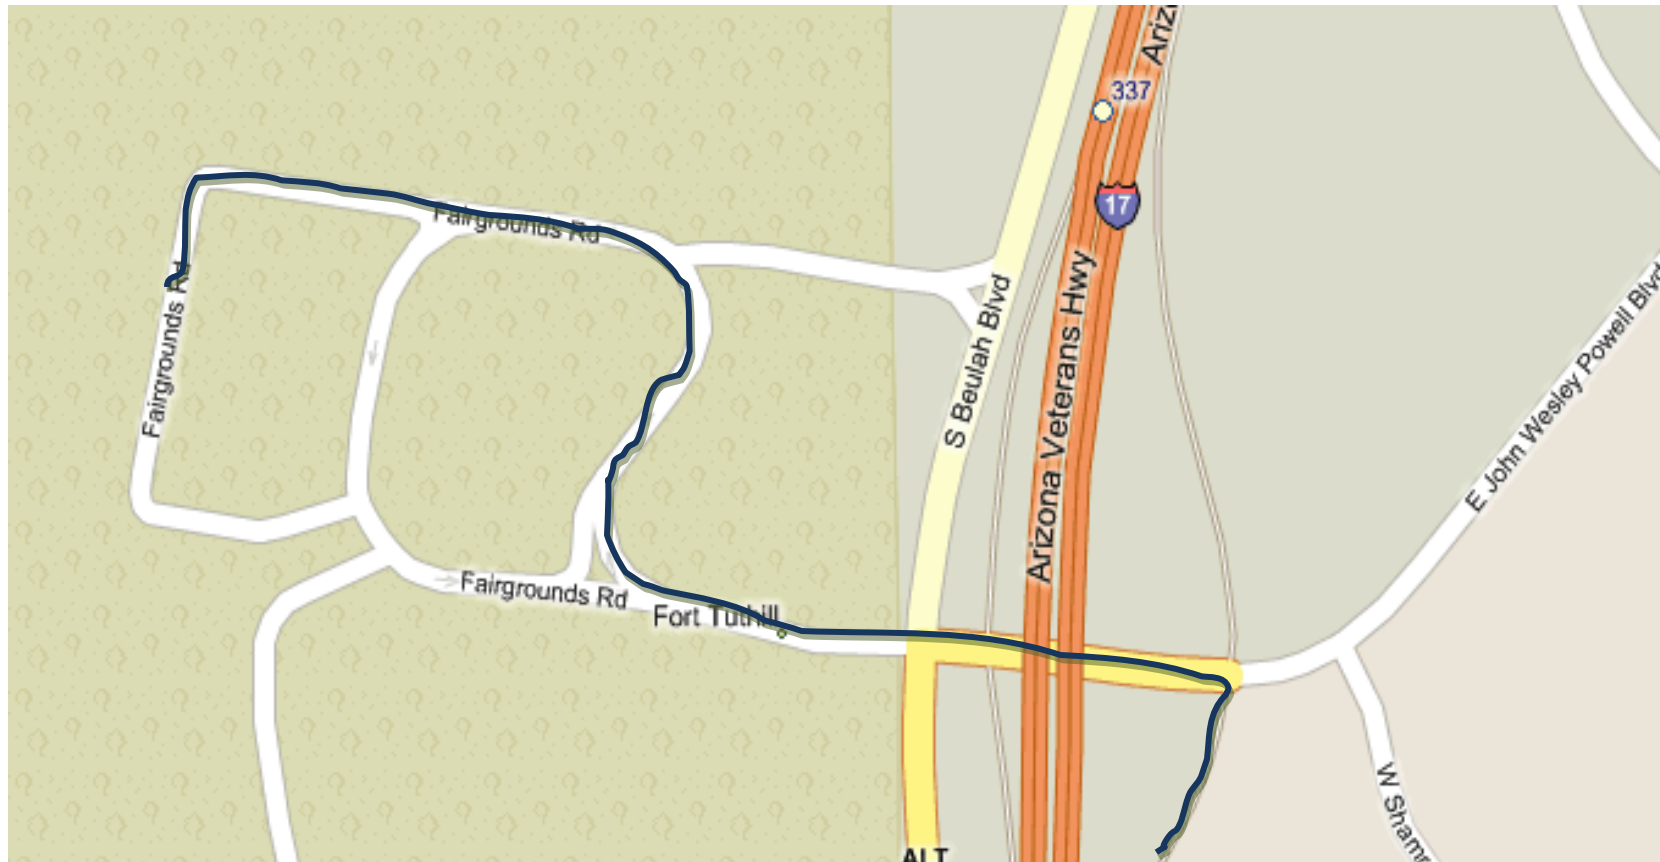

DIRECTIONS TO FT. TUTHILL

- I-17 North to Exit 337 toward Flagstaff Airport.
- Turn Left and cross I-17 toward Coconino County Fairgrounds.
- Cross State Hwy 89 and go straight on into Fairgrounds and Ft. Tuthill Facility